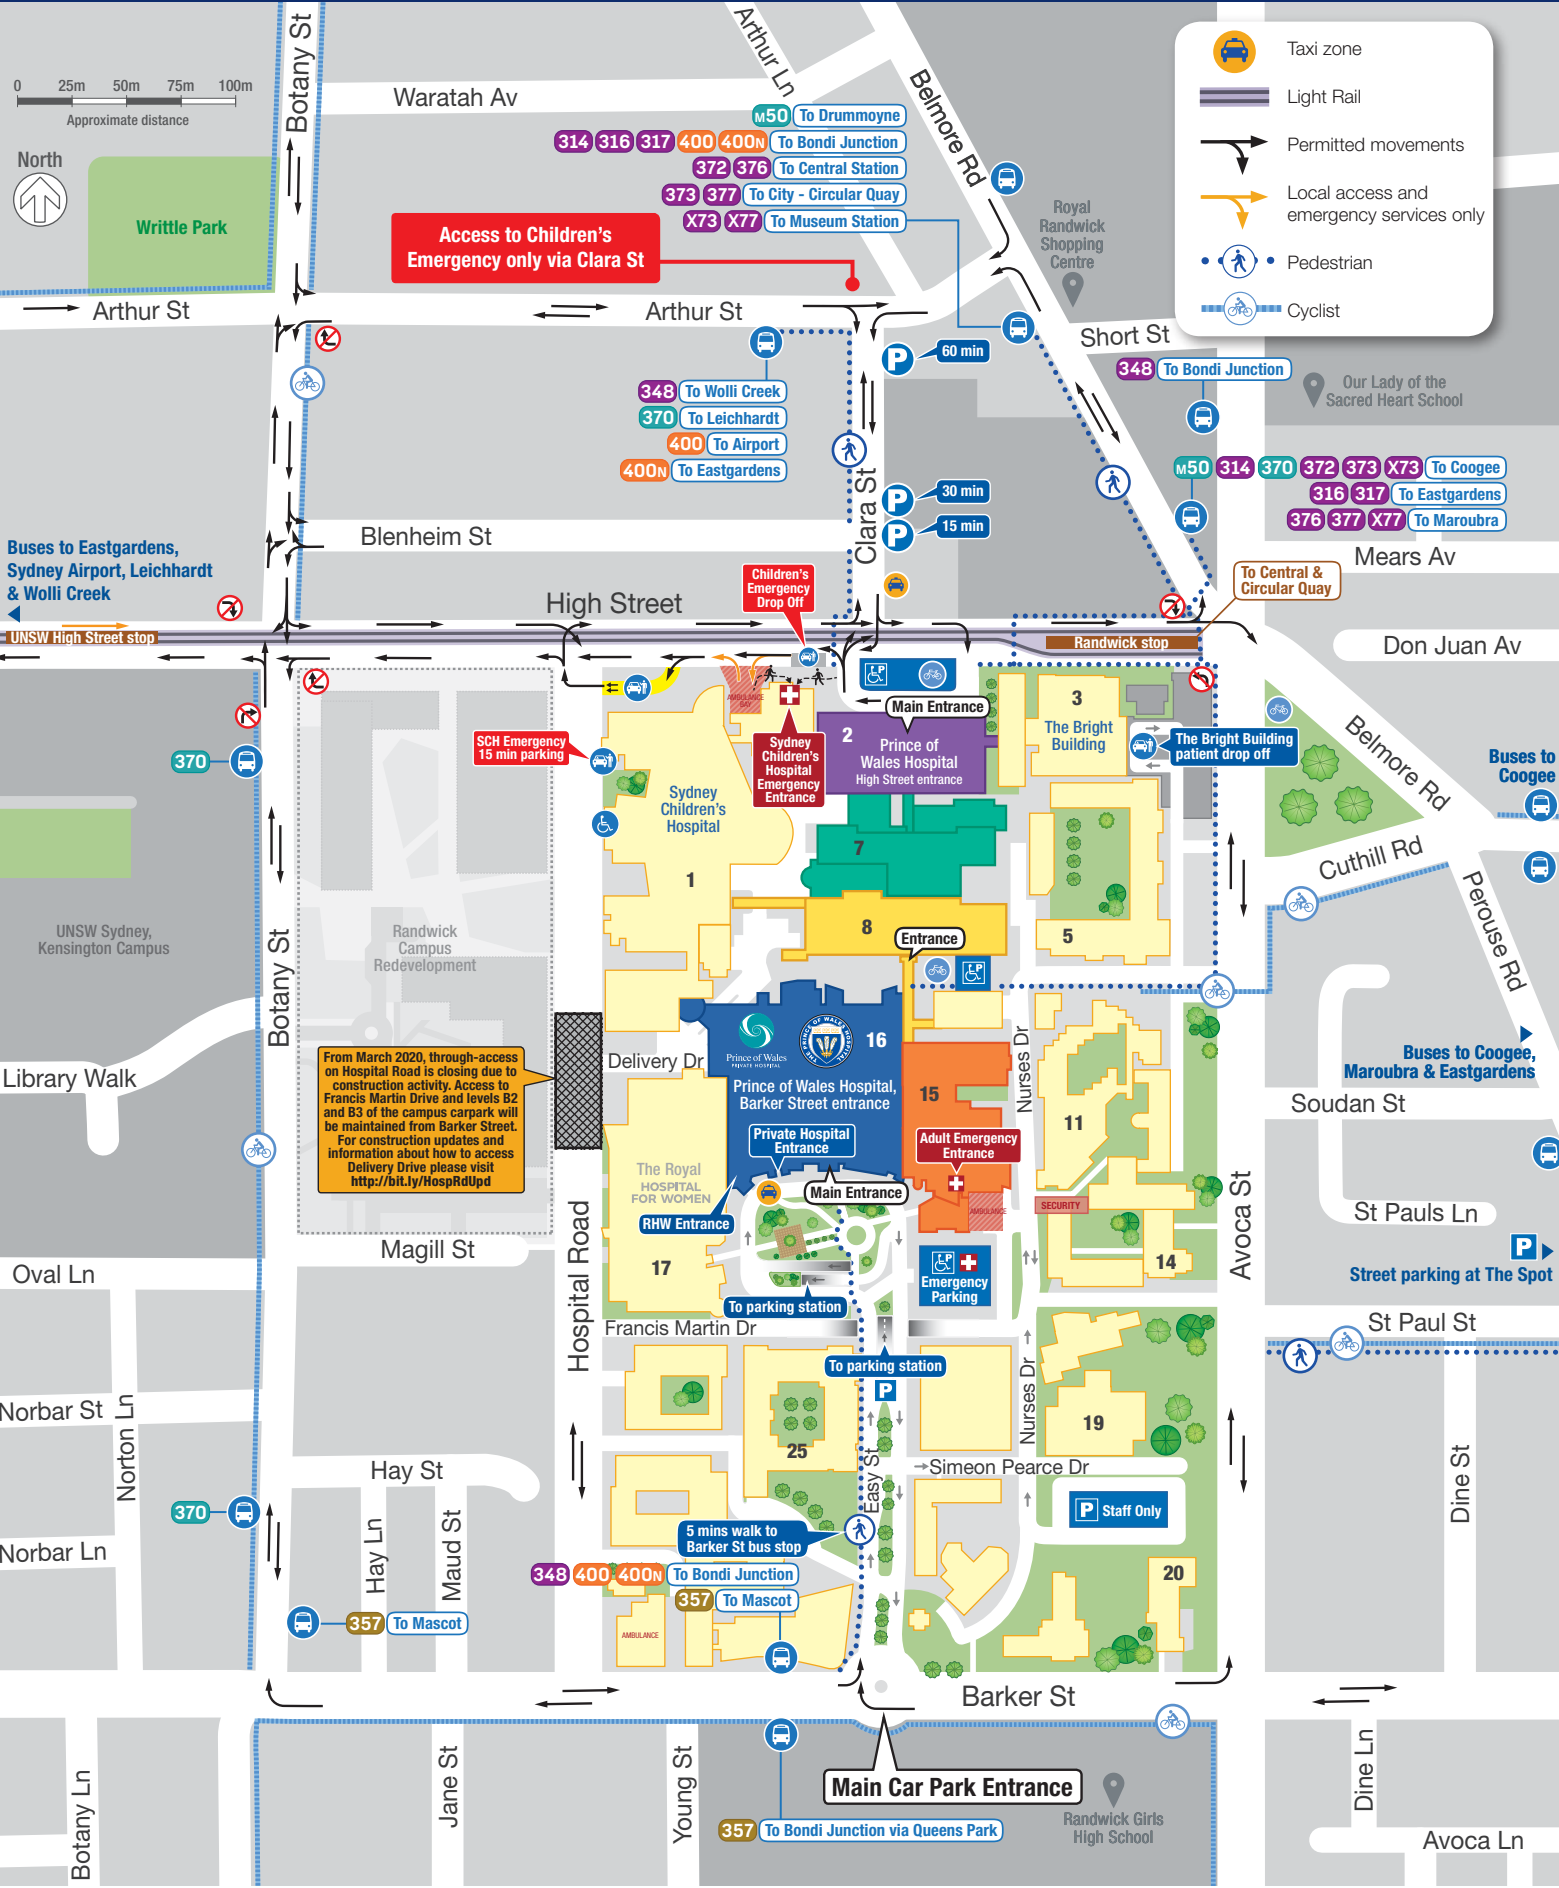

Randwick Hospital Campus Accessibility Guide

- Taxi zone
- Light Rail
- Permitted movements
- Local access and emergency services only
- Pedestrian
- Cyclist

Prince of Wales Hospital & Community Health Services

Health
South Eastern Sydney
Local Health District