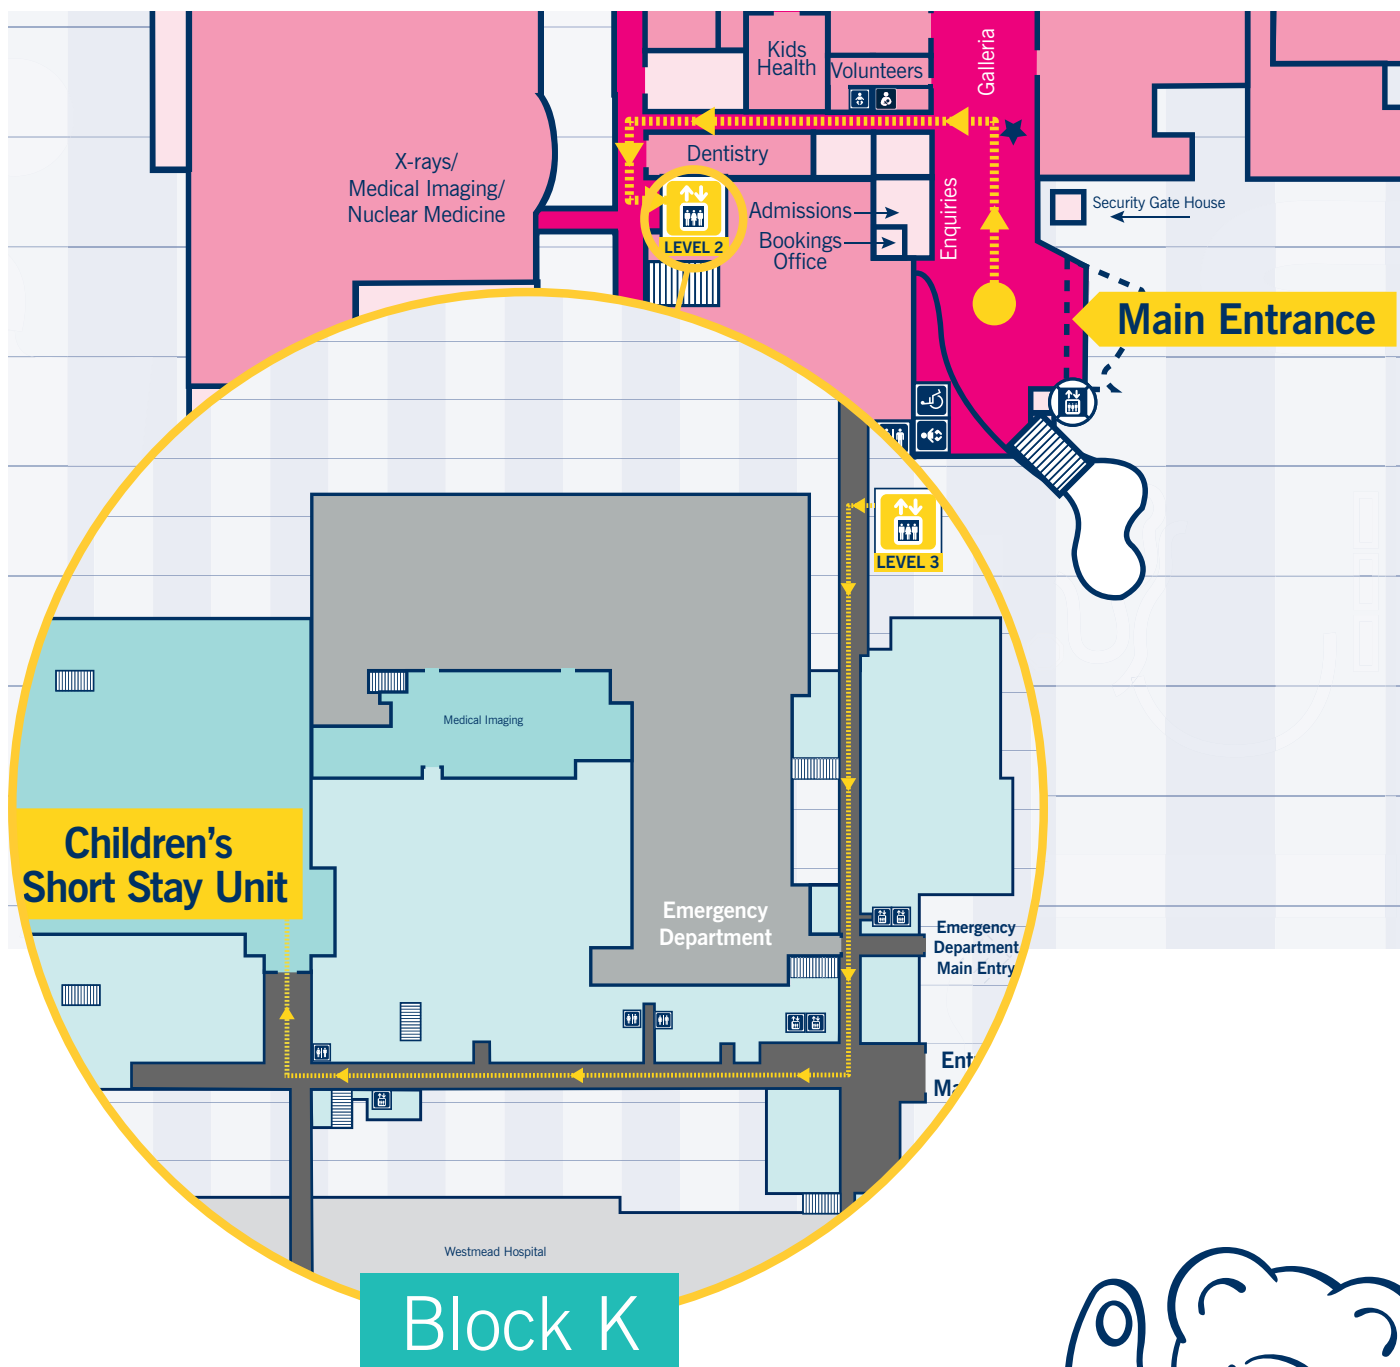

Getting to the Children's Short Stay Unit

Here's how to get to the Children's Short Stay Unit in Block K

the children's hospital at Westmead

 The Sydney children's Hospitals Network